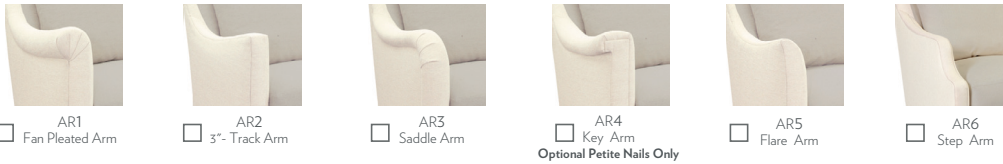

3 Choose Your Arm