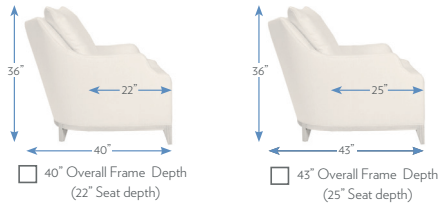

MADE FOR YOU™
For those who take furniture personally

HICKORY CHAIR®

JULES COLLECTION

2 Choose Your Depth