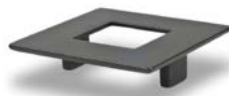

EAA-AXP-8-PN
8-3/8"
POLISHED NICKEL

EAA-AXP-10-FB
10-3/8"
FLAT BLACK

EAA-TBP-6-PC
6"
POLISHED CHROME

EAA-TBP-8-SB
8"
SATIN BRASS

EAA-EGP-7-SN
7-1/4"
SATIN NICKEL

EAA-EGP-9-PN
9-1/4"
POLISHED NICKEL

EAA-EGP-11-SB
11-1/4"
SATIN BRASS

MODERN SQUARE WITH HOLE

MSQ-3-SN
3-1/2" SQ x 1"h
SATIN NICKEL

MSQ-3-CH
3-1/2" SQ x 1"h
CHROME

MSQ-3-DB
3-1/2" SQ x 1"h
DARK BRONZE

MSQ-3-MB
3-1/2" SQ x 1"h
MATTE BRASS

SSK-1-SN
1-3/8" SQ x 1"p
SATIN NICKEL